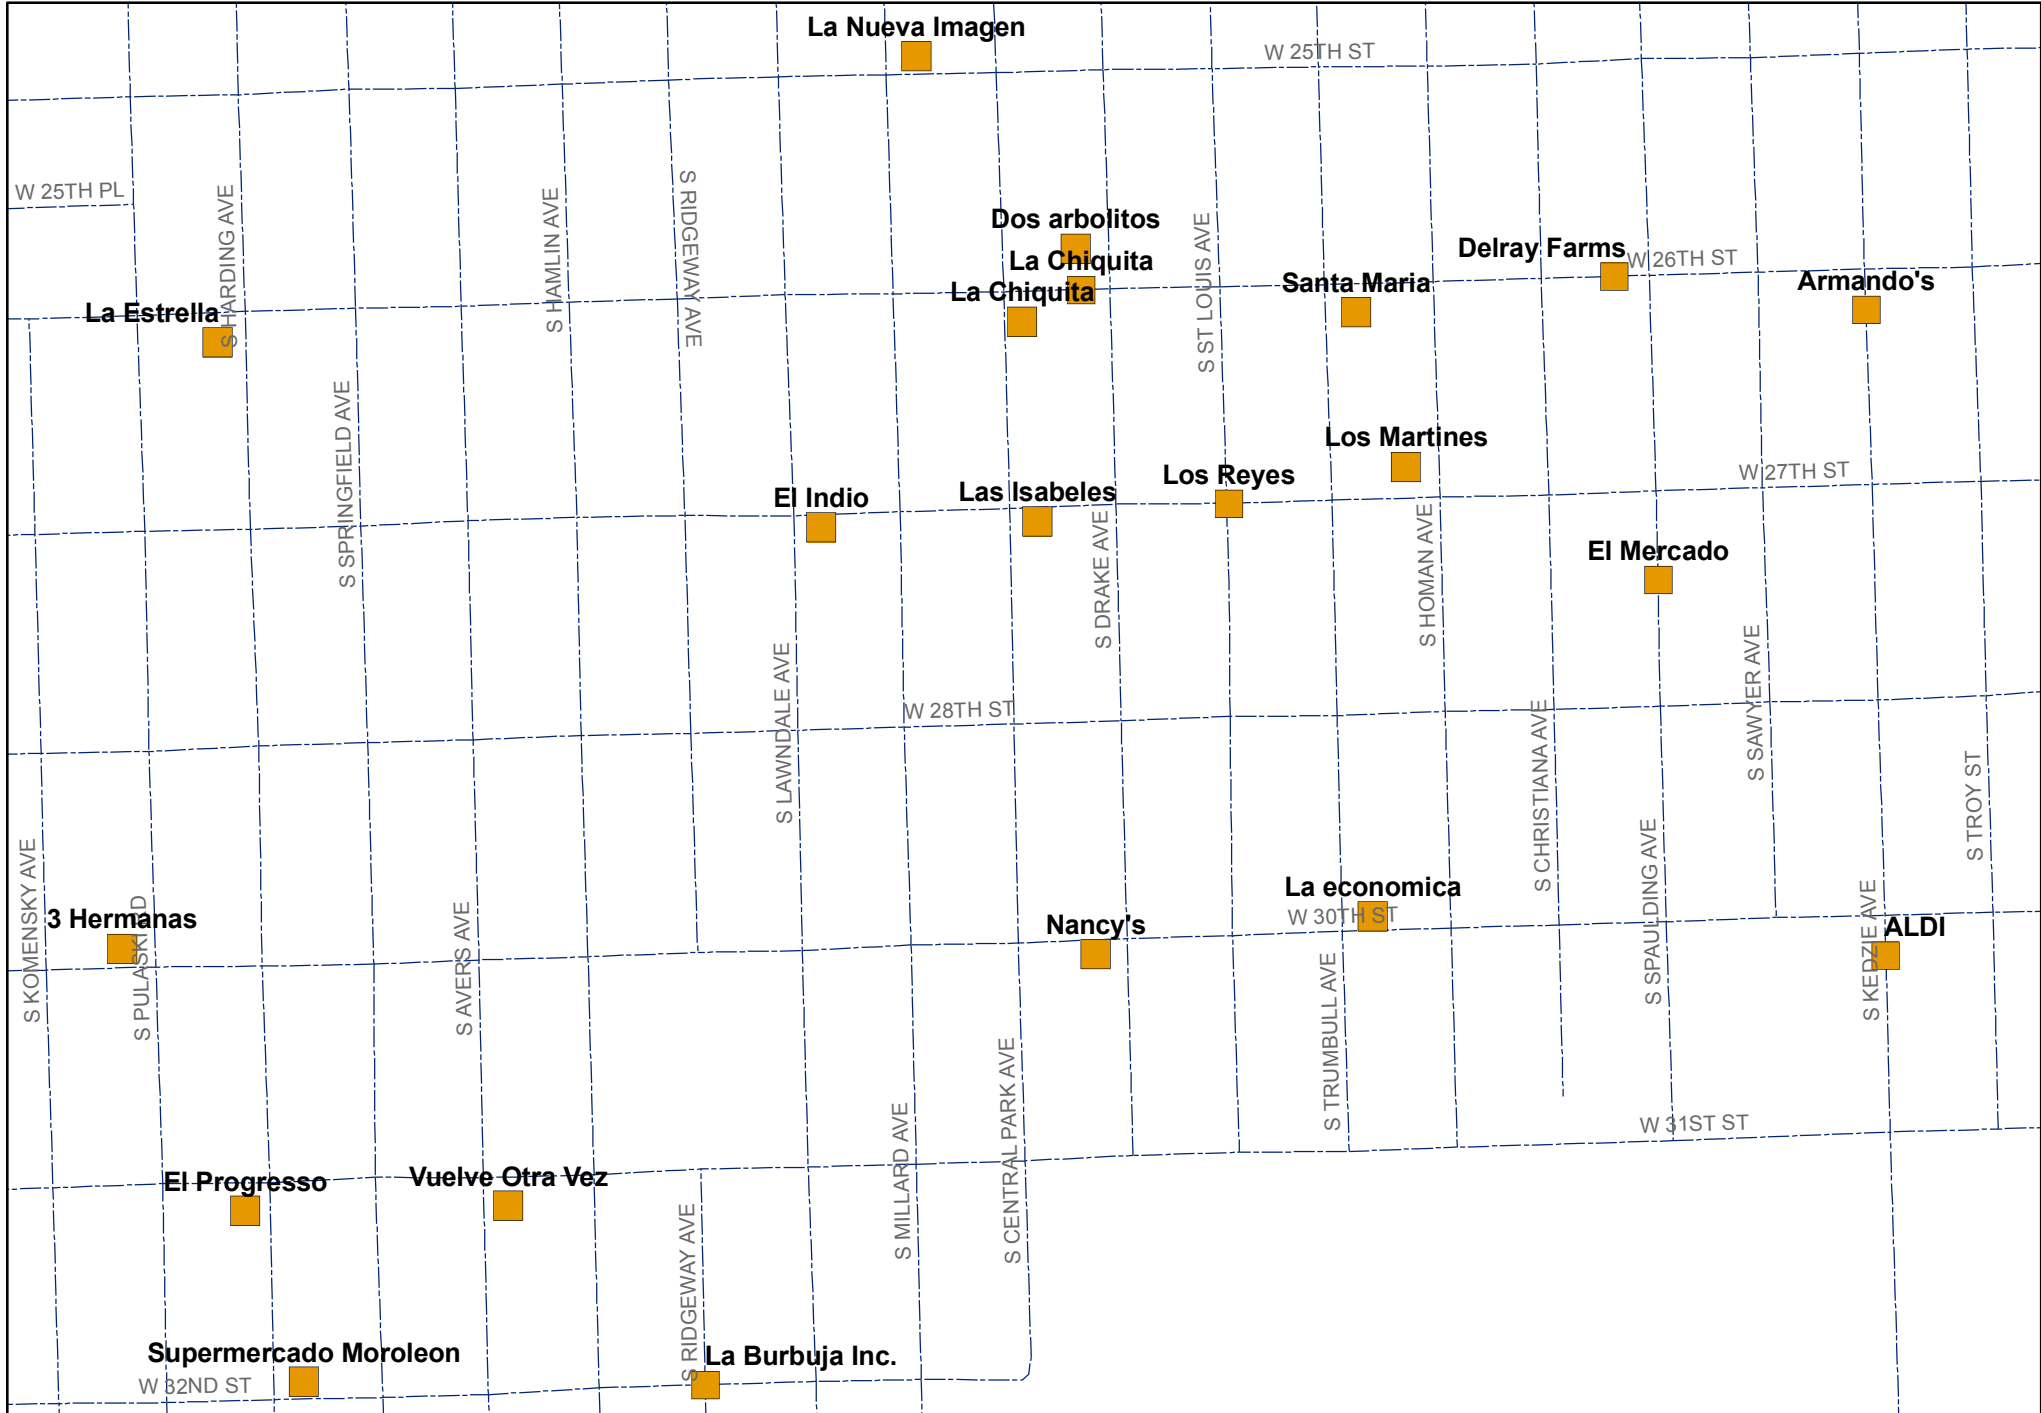

# Stores

0 0.05 0.1 0.2 Miles

Little Village Environmental  
Justice Organization

Chicago Metropolitan  
Agency for Planning