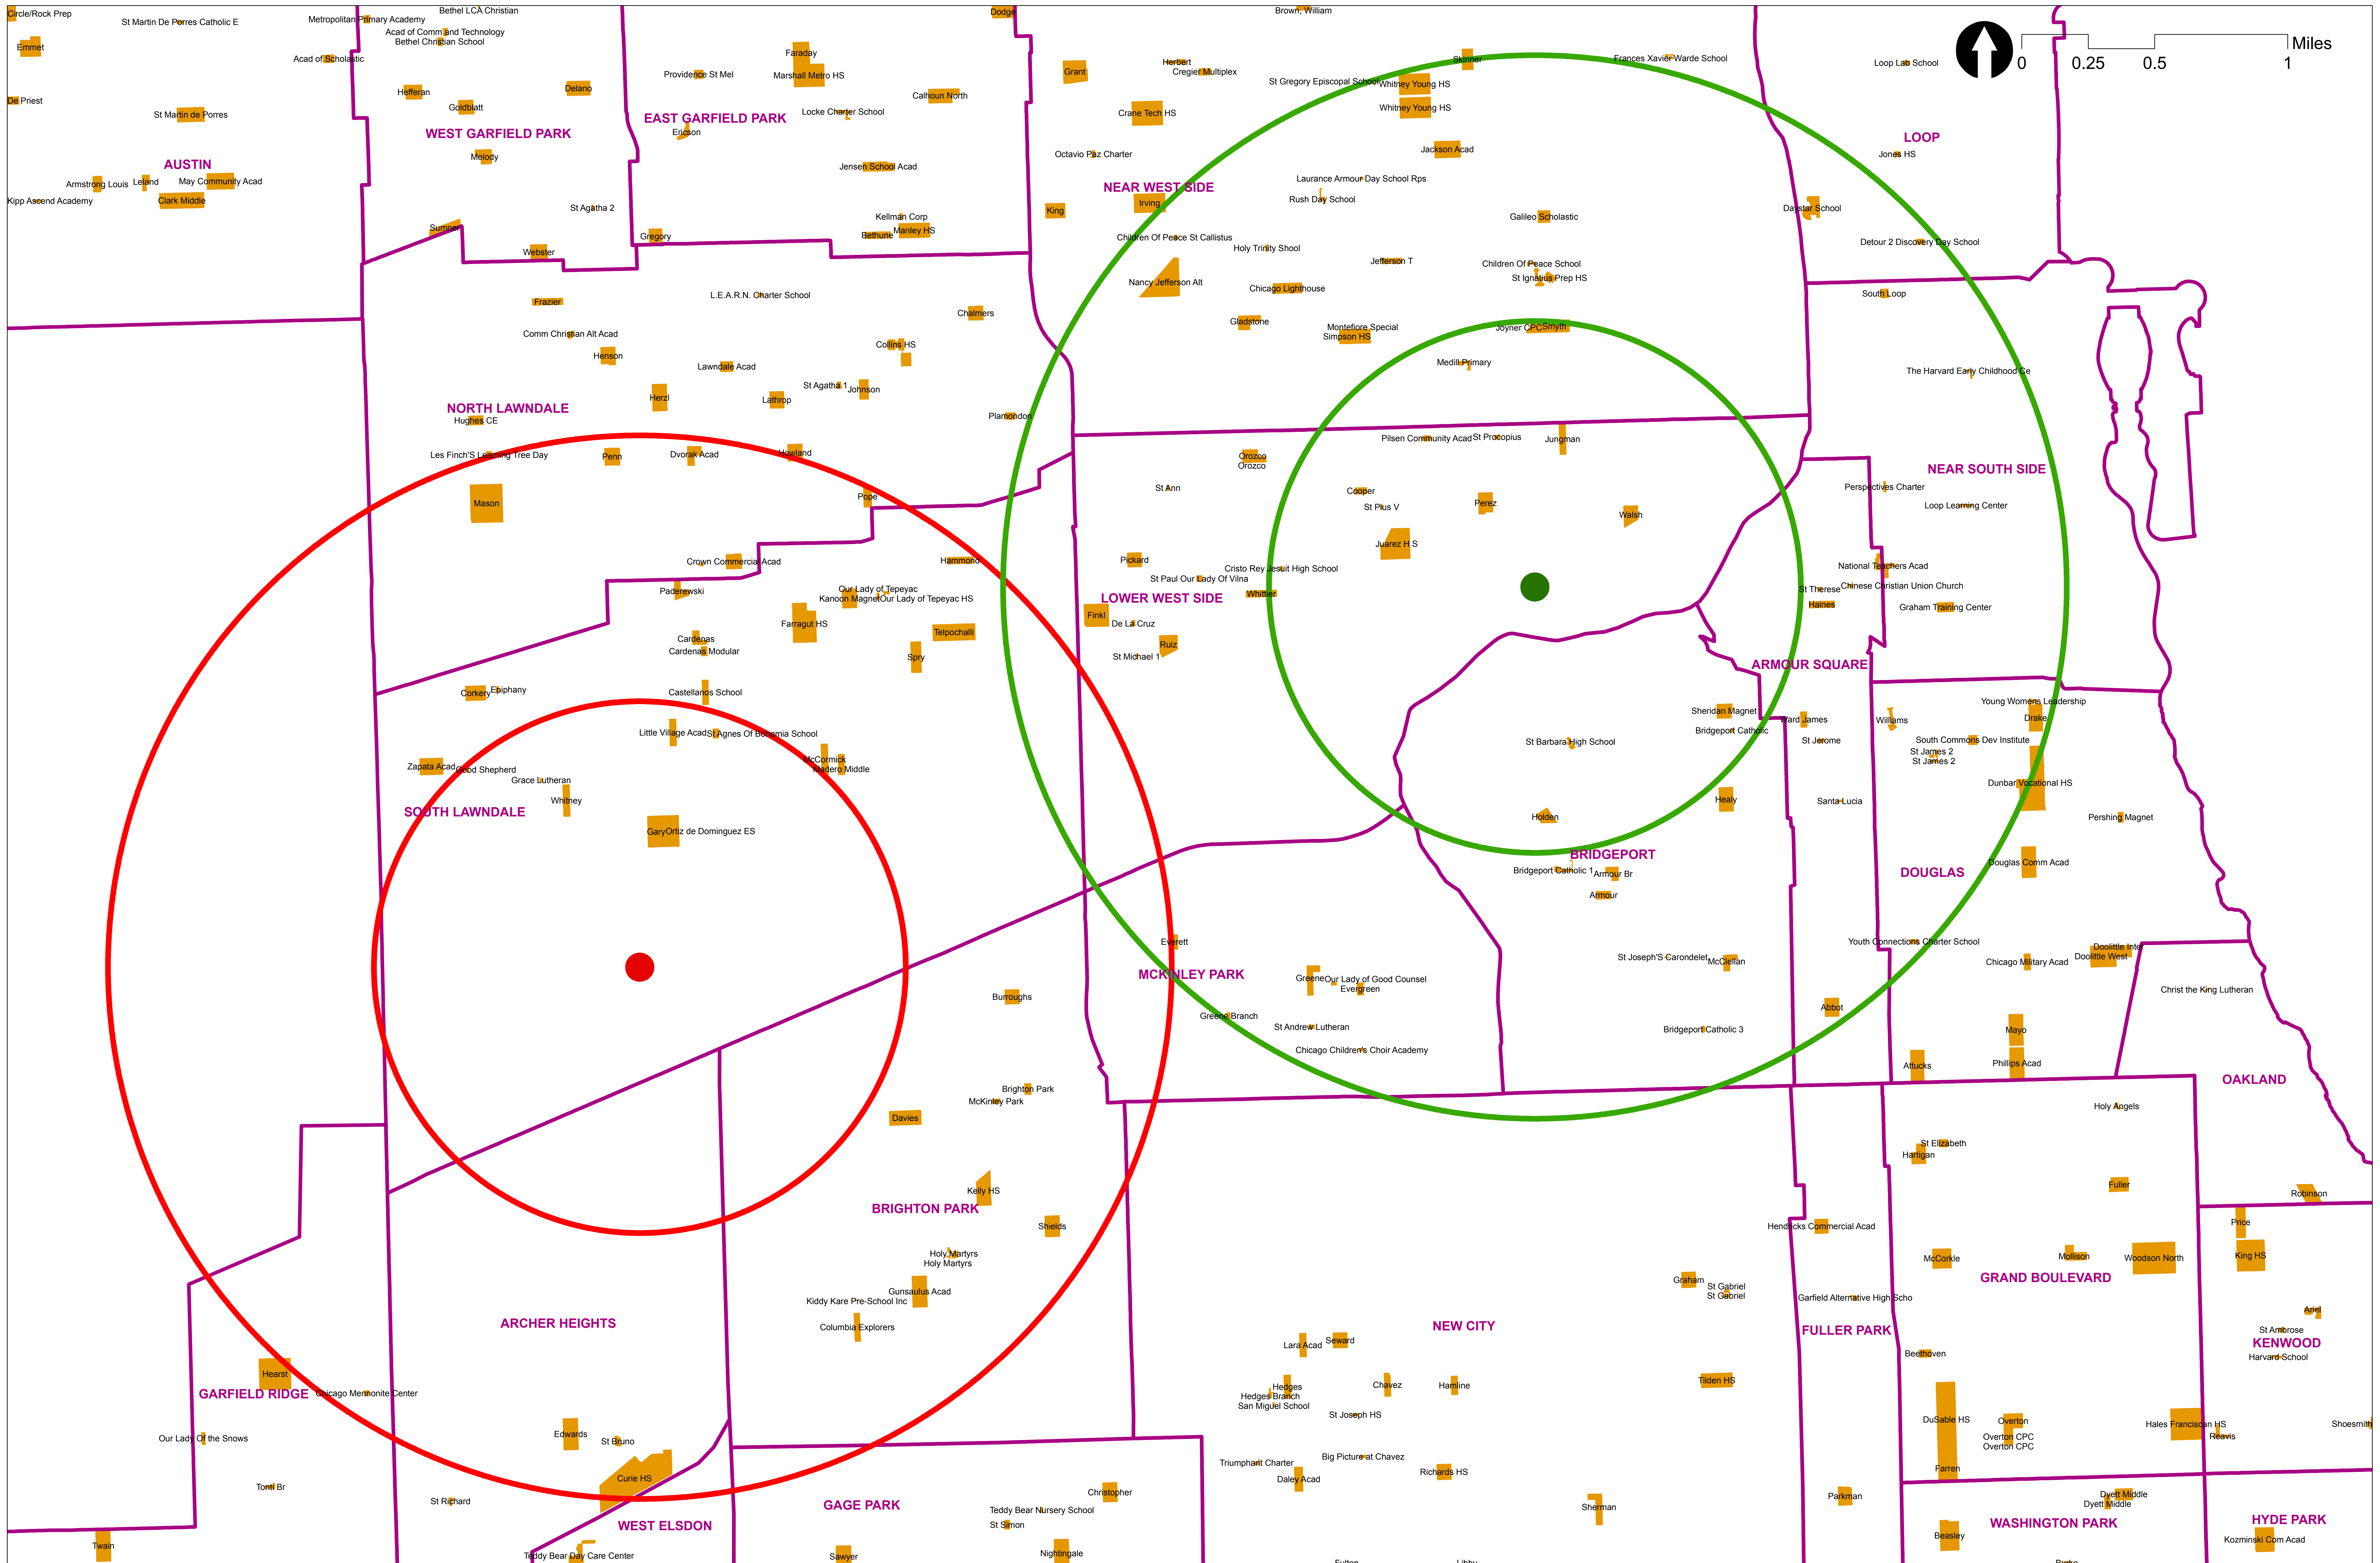

Crawford Coal Power Plant/Fisk Coal Power Plant in Proximity to Schools

Legend

- Fisk Coal Power Plant
- Crawford Coal Power Plant
- Community Area
- Buffered at 1 Mile & 2 Mile Radius
- Buffered at 1 Mile & 2 Mile Radius
- SCHOOLS

**Little Village Environmental
Justice Organization**

**Chicago Metropolitan
Agency for Planning**